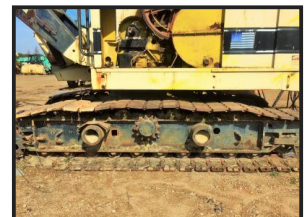

Lucas
Machinery
Limited

AMERICAN 5220

\$19,000.00

Cummins engine- we just started this crane up an moved it on October 19th.

Product Details

<i>Category/Type</i>	Cranes
<i>Make</i>	AMERICAN
<i>Model</i>	5220
<i>Year</i>	1957
<i>Hours</i>	-