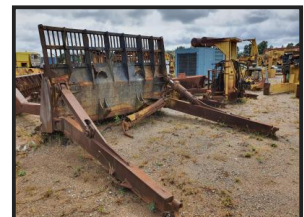

# CAT D8 STRAIGHT BLADE ASSEMBLY WITH PUSH GROUP

**£POA**

Fits to: CAT D8

## Product Details

Category/Type	Attachments
Make	CAT D8 STRAIGHT BLADE
Model	ASSEMBLY WITH PUSH GROUP
Year	2000
Hours	-

Grapha Farm, Caistor Road, Market Rasen, LN8 3FD, England

Tel: +44 7721 613400

[www.lucasmachinery.com](http://www.lucasmachinery.com) [david@lucasmachinery.com](mailto:david@lucasmachinery.com)