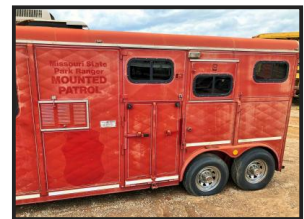

Lucas
Machinery
Limited

CIRCLE HORSE TRAILER

\$3,800.00

Product Details

Category/Type	Trailers
Make	CIRCLE
Model	HORSE TRAILER
Year	2000
Hours	-

Grapha Farm, Caistor Road, Market Rasen, LN8 3FD, England

Tel: +44 7721 613400