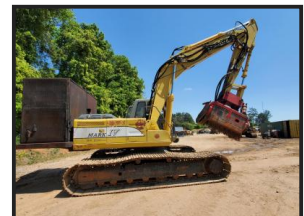

Lucas
Machinery
Limited

KOBELCO SK200

£POA

1998 KOBELCO SK200 MARK IV Excavator with Fecon BH080 Mulching Head.
Very good operation, Nice Undercarriage.

Product Details

Category/Type	Excavators
Make	KOBELCO
Model	SK200
Year	1998
Hours	-