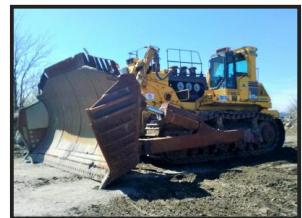

Lucas
Machinery
Limited

KOMATSU D575A-3

£POA

\$POA

Product Details

Category/Type	Bulldozers
Make	KOMATSU
Model	D575A-3
Year	-
Hours	-

Grapha Farm, Caistor Road, Market Rasen, LN8 3FD, England

Tel: +44 7721 613400