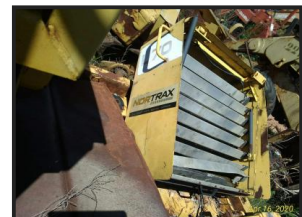

Lucas
Machinery
Limited

MICHIGAN L90

\$3,500.00

Salvage Machine
Condition: Dismantled

Product Details

Product Details	
<i>Category/Type</i>	<i>Parts</i>
<i>Make</i>	MICHIGAN
<i>Model</i>	L90
<i>Year</i>	1988
<i>Hours</i>	-