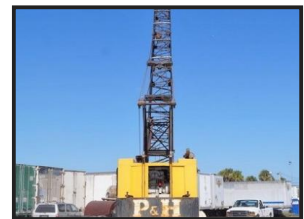

Lucas
Machinery
Limited

P&H 670W LC

\$45,000.00

well maintained- located in Florida- Certificate is still good - we have two of these

Product Details

Category/Type	Cranes
Make	P&H
Model	670W LC
Year	1979
Hours	484